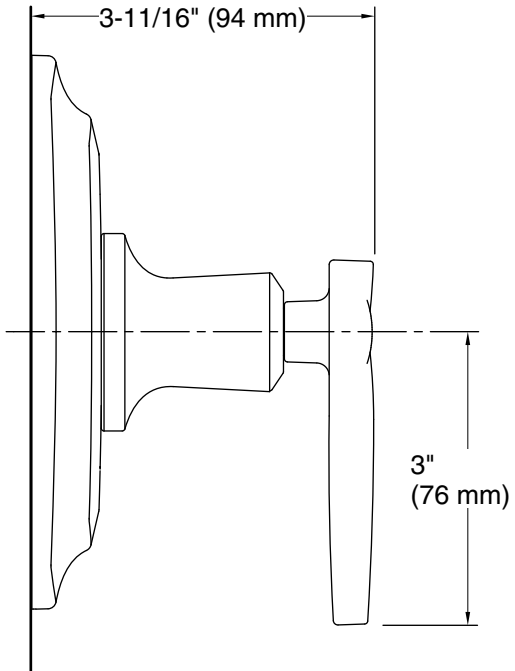

Technical Information

All product dimensions are nominal.

Notes

Install this product according to the installation instructions.

ADA, OBC, CSA B651 compliant when installed to the specific requirements of these regulations.