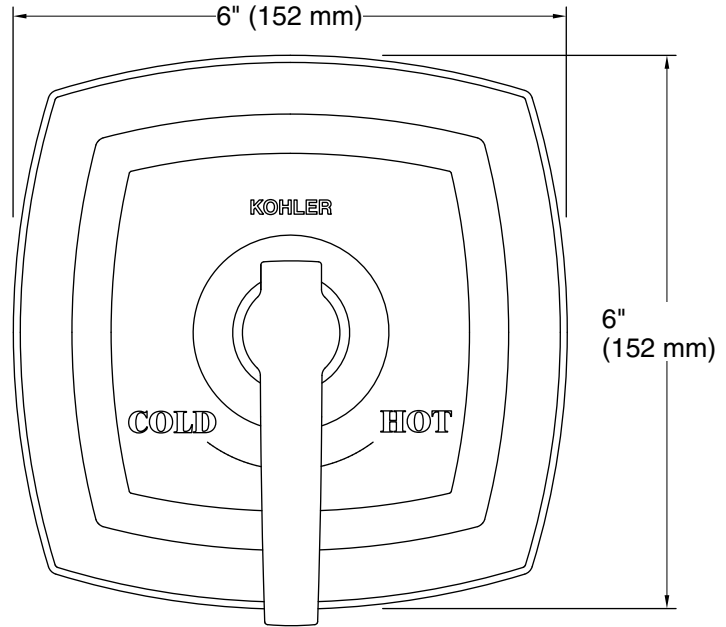

Technical Information

All product dimensions are nominal.

Notes

Install this product according to the installation instructions.

ADA, OBC, CSA B651 compliant when installed to the specific requirements of these regulations.